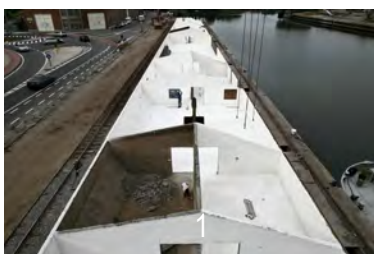

Rotor

1_Grindbakken, Ghent, 2012 © Rotor, Schelling Architekturstiftung

2_BTGD, Oslo, Architecture Triennale 2013 © Olmo Peeters, Schelling Architekturstiftung

3_MAD_Design and Fashion Centre, Bruxelles, 2017 © Maxime Delvaux, Schelling Architekturstiftung